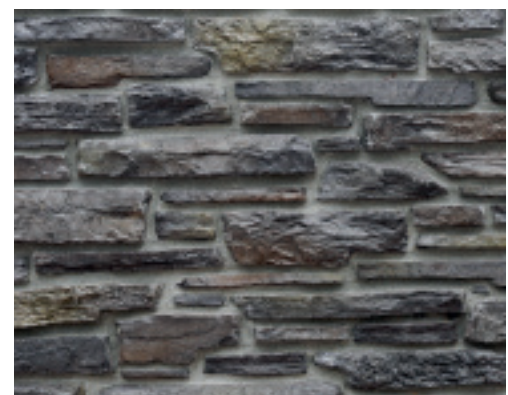

TSB-13005 ANTHRACITE