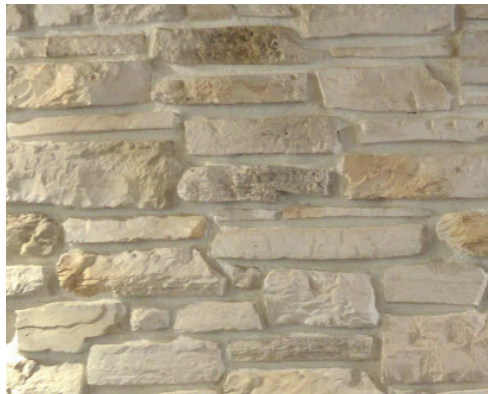

TSB-13002 SAND